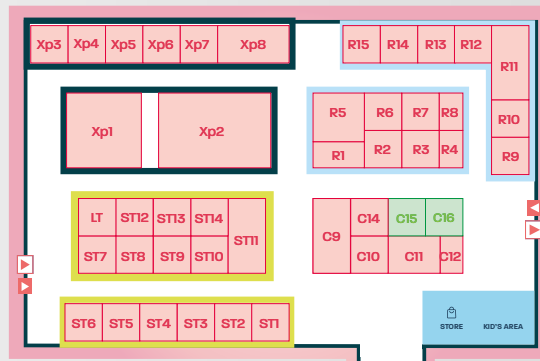

## LOW FLOOR

### HALL C

### HALL A

CONFERENCES  
HALL  
&  
AWARDS  
CEREMONY  
LAVAL  
VIRTUAL

RECTO  
VRSO

- Available
  - Pre-reserved
  - Reserved
- |  |   |
|--|---|
| <span style="border: 1px solid green; padding: 2px;">A5</span> 18 sq.m - 1 side opened | <span style="border: 1px solid green; padding: 2px;">A24</span> 18 sq.m - angle with 3 opened sides |
| <span style="border: 1px solid green; padding: 2px;">A9</span> 9 sq.m - 1 opened side  | <span style="border: 1px solid green; padding: 2px;">B20</span> 9 sq.m - angle with 2 opened sides  |

### EXHIBITION AREAS Low floor: Hall A-B-C RECTO VRSO

FOOD TRUCKS

TICKETING

GENERAL PUBLIC  
ENTRANCE

REVOLUTION  
#STARTUPS

TICKETING

ENTRANCE

EXIT