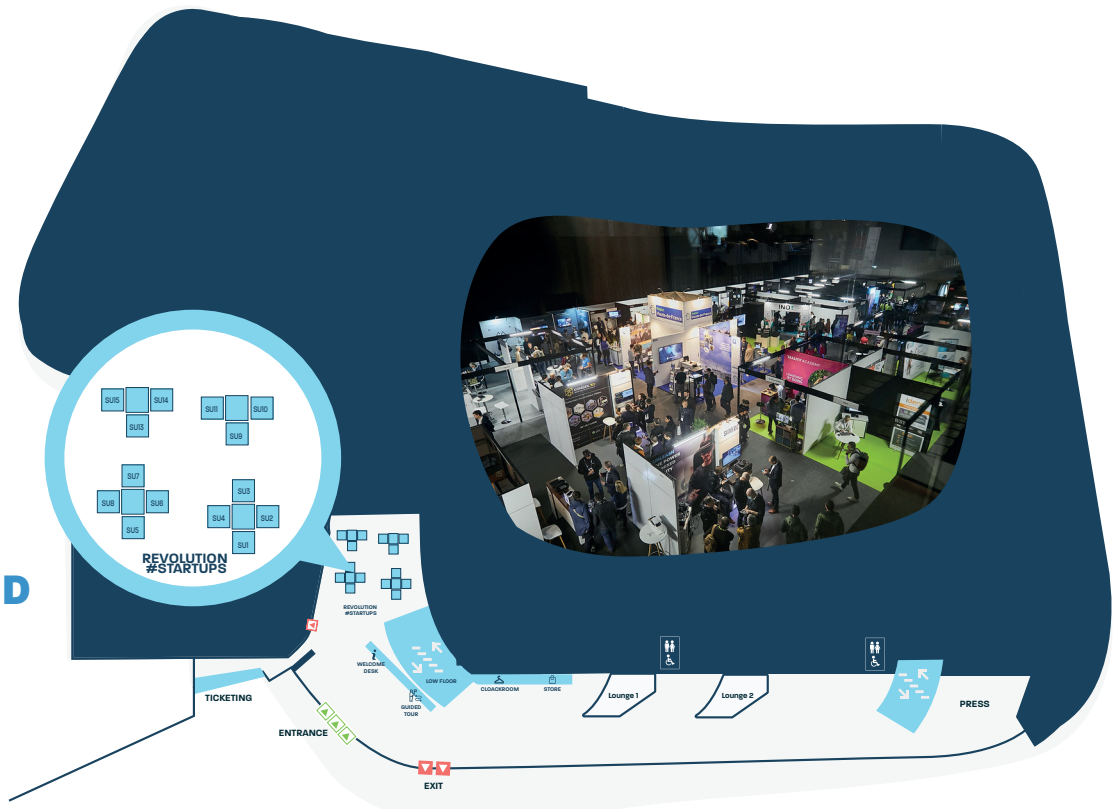

-1
LOW FLOOR

0
GROUND FLOOR

LOW FLOOR

4Dviews.....	A71
5discovery Virtual Learning.....	A8
À l'Écoute des Chantiers by L'École de Design.....	R1
A4 Technologie.....	A21
Acronika.....	A70
Advanced Realtime Tracking (ART).....	B23
Agogy.....	A68
All Virtual.....	B41
ArborXR.....	B33
Artefacto.....	A86
Arts & Métiers.....	ST13
AR[t] Studio.....	C12
Attack on Chicken by UTC.....	ST4
Audace Digital Learning.....	A30
Augmenty.....	B19
AVR eXPérience.....	A4
B<>COM.....	A86
Barco.....	B11 / B37
Building Virtuality.....	A76
Capgemini.....	B41
Capitola.....	A76
CaptainVR.....	A76
CARRI Systems.....	B48
CertifVR / CerdEcam.....	R12
Christie Digital Systems Inc.....	B37
CLAP.....	R7
CLARTE.....	B1
Conseil 3D.....	B41
CoreTechnologie.....	B21
Crédit Agricole Anjou Maine.....	C11
Crystal Bond by ESMA.....	ST6
Date Night by Cnam-Enjmin.....	ST8
Deakin University.....	B46
Destination Rennes.....	A86
Digipictoris by MSTREAM.....	A86
Dynasty by IUT de Tarbes.....	ST9
Emova.....	A86
ESI Group.....	B11
ESIEA.....	C9
Event Orizon.....	B54
eXcent.....	B32
Farsight VR.....	A86
FINA by IDC School of Design, IIT Bombay.....	ST3
Forbidden Still by L3di - UCO Laval.....	ST5
France Immersive Learning.....	A93
Greenpill tech.....	A9
Grenoble Ecole de Management - GEM Labs.....	A10
HapToMap by Ohshima Lab, Ritsumeikan.....	R14
HaptX.....	A58
Hide the Corpse by ISART Digital / Realcast.....	ST10
Holberton School.....	C10
Holo-Light GmbH.....	B22
HoloForge Interactive.....	B43
HommAR.....	A93
HTC VIVE.....	A42
IA Lupin by Arts et Métiers.....	ST7
IDEM.....	B45
IFSB (Institut de Formation Sectoriel du Bâtiment).....	A24
IGO.....	A26